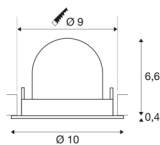

NUMINOS® GIMBLE S

black recessed ceiling light, 2700K 20°

TECHNICAL DATA

Item no.:	1005867
Number of different light outlets	1
Secondary power / secondary voltage	250mA
Height	7 cm
Diameter	10 cm
Installation diameter	9 cm
Installation depth	7 cm
Net weight	0.18 kg
Gross weight	0.193 kg
Safety class	III
Assembly	Recessed
Assembly details	Ceiling
Wattage	8.6 W
Lumen	670 lm
Colour temperature	2700 Kelvin
Beam angle	20 °
Color	black
CRI	90
UGR ≤	19
BIG WHITE Page	51