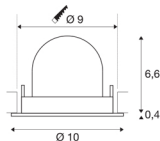

TECHNICAL DATA

Item no.:	1005884
Number of different light outlets	1
Secondary power / secondary voltage	250mA
Height	7 cm
Diameter	10 cm
Installation diameter	9 cm
Installation depth	7 cm
Net weight	0.18 kg
Gross weight	0.193 kg
Safety class	III
Assembly	Recessed
Assembly details	Ceiling
Wattage	8.6 W
Lumen	690 lm
Colour temperature	2700 Kelvin
Beam angle	55 °
Color	white
CRI	90
UGR ≤	22
BIG WHITE Page	51