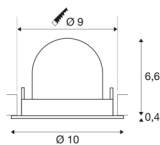

NUMINOS® GIMBLE S

black recessed ceiling light, 3000K 20°

TECHNICAL DATA

Item no.:	1005885
Number of different light outlets	1
Secondary power / secondary voltage^e	250mA
Height	7 cm
Diameter	10 cm
Installation diameter	9 cm
Installation depth	7 cm
Net weight	0.18 kg
Gross weight	0.193 kg
Safety class	III
Assembly	Recessed
Assembly details	Ceiling
Wattage	8.6 W
Lumen	690 lm
Colour temperature	3000 Kelvin
Beam angle	20 °
Color	black
CRI	90
UGR ≤	19
BIG WHITE Page	51