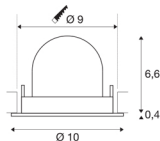

## TECHNICAL DATA

Item no.:	1005886
Number of different light outlets	1
Secondary power / secondary voltage	250mA
Height	7 cm
Diameter	10 cm
Installation diameter	9 cm
Installation depth	7 cm
Net weight	0.18 kg
Gross weight	0.193 kg
Safety class	III
Assembly	Recessed
Assembly details	Ceiling
Wattage	8.6 W
Lumen	730 lm
Colour temperature	3000 Kelvin
Beam angle	20 °
Color	black
CRI	90
UGR ≤	19
BIG WHITE Page	51