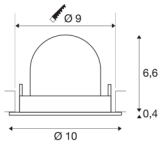

TECHNICAL DATA

Item no.:	1005887
Number of different light outlets	1
Secondary power / secondary voltage	250mA
Height	7 cm
Diameter	10 cm
Installation diameter	9 cm
Installation depth	7 cm
Net weight	0.18 kg
Gross weight	0.193 kg
Safety class	III
Assembly	Recessed
Assembly details	Ceiling
Wattage	8.6 W
Lumen	700 lm
Colour temperature	3000 Kelvin
Beam angle	20 °
Color	black
CRI	90
UGR ≤	19
BIG WHITE Page	51