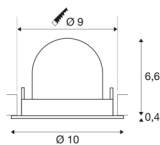

NUMINOS® GIMBLE S

black recessed ceiling light, 3000K 40°

TECHNICAL DATA

Item no.:	1005888
Number of different light outlets	1
Secondary power / secondary voltage	250mA
Height	7 cm
Diameter	10 cm
Installation diameter	9 cm
Installation depth	7 cm
Net weight	0.18 kg
Gross weight	0.193 kg
Safety class	III
Assembly	Recessed
Assembly details	Ceiling
Wattage	8.6 W
Lumen	690 lm
Colour temperature	3000 Kelvin
Beam angle	40 °
Color	black
CRI	90
UGR ≤	19
BIG WHITE Page	51