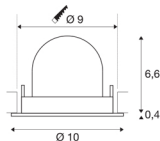

TECHNICAL DATA

Item no.:	1005889
Number of different light outlets	1
Secondary power / secondary voltage	250mA
Height	7 cm
Diameter	10 cm
Installation diameter	9 cm
Installation depth	7 cm
Net weight	0.18 kg
Gross weight	0.193 kg
Safety class	III
Assembly	Recessed
Assembly details	Ceiling
Wattage	8.6 W
Lumen	730 lm
Colour temperature	3000 Kelvin
Beam angle	40 °
Color	black
CRI	90
UGR ≤	19
BIG WHITE Page	51