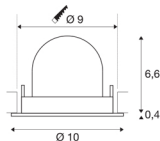

TECHNICAL DATA

Item no.:	1005890
Number of different light outlets	1
Secondary power / secondary voltage	250mA
Height	7 cm
Diameter	10 cm
Installation diameter	9 cm
Installation depth	7 cm
Net weight	0.18 kg
Gross weight	0.193 kg
Safety class	III
Assembly	Recessed
Assembly details	Ceiling
Wattage	8.6 W
Lumen	700 lm
Colour temperature	3000 Kelvin
Beam angle	40 °
Color	black
CRI	90
UGR ≤	19
BIG WHITE Page	51