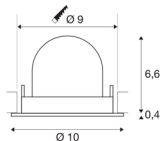

TECHNICAL DATA

Item no.:	1005891
Number of different light outlets	1
Secondary power / secondary voltage	250mA
Height	7 cm
Diameter	10 cm
Installation diameter	9 cm
Installation depth	7 cm
Net weight	0.18 kg
Gross weight	0.193 kg
Safety class	III
Assembly	Recessed
Assembly details	Ceiling
Wattage	8.6 W
Lumen	690 lm
Colour temperature	3000 Kelvin
Beam angle	55 °
Color	black
CRI	90
UGR ≤	22
BIG WHITE Page	51