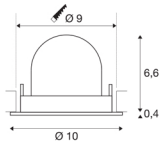

TECHNICAL DATA

Item no.:	1005892
Number of different light outlets	1
Secondary power / secondary voltage	250mA
Height	7 cm
Diameter	10 cm
Installation diameter	9 cm
Installation depth	7 cm
Net weight	0.18 kg
Gross weight	0.193 kg
Safety class	III
Assembly	Recessed
Assembly details	Ceiling
Wattage	8.6 W
Lumen	730 lm
Colour temperature	3000 Kelvin
Beam angle	55 °
Color	black
CRI	90
UGR ≤	22
BIG WHITE Page	51