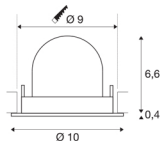

TECHNICAL DATA

Item no.:	1005893
Number of different light outlets	1
Secondary power / secondary voltage	250mA
Height	7 cm
Diameter	10 cm
Installation diameter	9 cm
Installation depth	7 cm
Net weight	0.18 kg
Gross weight	0.193 kg
Safety class	III
Assembly	Recessed
Assembly details	Ceiling
Wattage	8.6 W
Lumen	700 lm
Colour temperature	3000 Kelvin
Beam angle	55 °
Color	black
CRI	90
UGR ≤	22
BIG WHITE Page	51