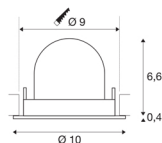

TECHNICAL DATA

Item no.:	1005894
Number of different light outlets	1
Secondary power / secondary voltage	250mA
Height	7 cm
Diameter	10 cm
Installation diameter	9 cm
Installation depth	7 cm
Net weight	0.18 kg
Gross weight	0.193 kg
Safety class	III
Assembly	Recessed
Assembly details	Ceiling
Wattage	8.6 W
Lumen	690 lm
Colour temperature	3000 Kelvin
Beam angle	20 °
Color	white
CRI	90
UGR ≤	19
BIG WHITE Page	51