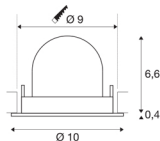

TECHNICAL DATA

Item no.:	1005895
Number of different light outlets	1
Secondary power / secondary voltage	250mA
Height	7 cm
Diameter	10 cm
Installation diameter	9 cm
Installation depth	7 cm
Net weight	0.18 kg
Gross weight	0.193 kg
Safety class	III
Assembly	Recessed
Assembly details	Ceiling
Wattage	8.6 W
Lumen	730 lm
Colour temperature	3000 Kelvin
Beam angle	20 °
Color	white
CRI	90
UGR ≤	19
BIG WHITE Page	51