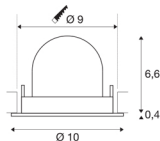

TECHNICAL DATA

Item no.:	1005896
Number of different light outlets	1
Secondary power / secondary voltage	250mA
Height	7 cm
Diameter	10 cm
Installation diameter	9 cm
Installation depth	7 cm
Net weight	0.18 kg
Gross weight	0.193 kg
Safety class	III
Assembly	Recessed
Assembly details	Ceiling
Wattage	8.6 W
Lumen	700 lm
Colour temperature	3000 Kelvin
Beam angle	20 °
Color	white
CRI	90
UGR ≤	19
BIG WHITE Page	51