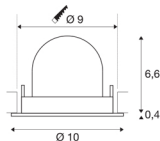

TECHNICAL DATA

Item no.:	1005897
Number of different light outlets	1
Secondary power / secondary voltage	250mA
Height	7 cm
Diameter	10 cm
Installation diameter	9 cm
Installation depth	7 cm
Net weight	0.18 kg
Gross weight	0.193 kg
Safety class	III
Assembly	Recessed
Assembly details	Ceiling
Wattage	8.6 W
Lumen	690 lm
Colour temperature	3000 Kelvin
Beam angle	40 °
Color	white
CRI	90
UGR ≤	19
BIG WHITE Page	51