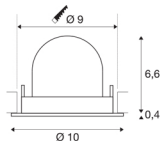

TECHNICAL DATA

Item no.:	1005898
Number of different light outlets	1
Secondary power / secondary voltage	250mA
Height	7 cm
Diameter	10 cm
Installation diameter	9 cm
Installation depth	7 cm
Net weight	0.18 kg
Gross weight	0.193 kg
Safety class	III
Assembly	Recessed
Assembly details	Ceiling
Wattage	8.6 W
Lumen	730 lm
Colour temperature	3000 Kelvin
Beam angle	40 °
Color	white
CRI	90
UGR ≤	19
BIG WHITE Page	51