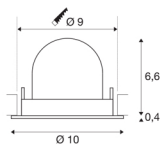

NUMINOS® GIMBLE S

white / chrome recessed ceiling light, 3000K 40°

TECHNICAL DATA

Item no.:	1005899
Number of different light outlets	1
Secondary power / secondary voltage	250mA
Height	7 cm
Diameter	10 cm
Installation diameter	9 cm
Installation depth	7 cm
Net weight	0.18 kg
Gross weight	0.193 kg
Safety class	III
Assembly	Recessed
Assembly details	Ceiling
Wattage	8.6 W
Lumen	700 lm
Colour temperature	3000 Kelvin
Beam angle	40 °
Color	white
CRI	90
UGR ≤	19
BIG WHITE Page	51