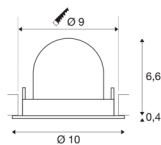

NUMINOS® GIMBLE S

white / black recessed ceiling light, 3000K 55°

TECHNICAL DATA

Item no.:	1005900
Number of different light outlets	1
Secondary power / secondary voltage	250mA
Height	7 cm
Diameter	10 cm
Installation diameter	9 cm
Installation depth	7 cm
Net weight	0.18 kg
Gross weight	0.193 kg
Safety class	III
Assembly	Recessed
Assembly details	Ceiling
Wattage	8.6 W
Lumen	690 lm
Colour temperature	3000 Kelvin
Beam angle	55 °
Color	white
CRI	90
UGR ≤	22
BIG WHITE Page	51