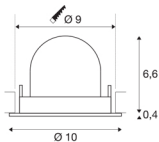

TECHNICAL DATA

Item no.:	1005901
Number of different light outlets	1
Secondary power / secondary voltage	250mA
Height	7 cm
Diameter	10 cm
Installation diameter	9 cm
Installation depth	7 cm
Net weight	0.18 kg
Gross weight	0.193 kg
Safety class	III
Assembly	Recessed
Assembly details	Ceiling
Wattage	8.6 W
Lumen	730 lm
Colour temperature	3000 Kelvin
Beam angle	55 °
Color	white
CRI	90
UGR ≤	22
BIG WHITE Page	51