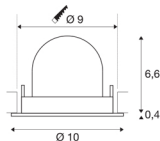

TECHNICAL DATA

Item no.:	1005902
Number of different light outlets	1
Secondary power / secondary voltage	250mA
Height	7 cm
Diameter	10 cm
Installation diameter	9 cm
Installation depth	7 cm
Net weight	0.18 kg
Gross weight	0.193 kg
Safety class	III
Assembly	Recessed
Assembly details	Ceiling
Wattage	8.6 W
Lumen	700 lm
Colour temperature	3000 Kelvin
Beam angle	55 °
Color	white
CRI	90
UGR ≤	22
BIG WHITE Page	51