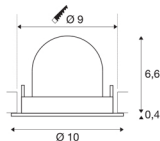

TECHNICAL DATA

Item no.:	1005903
Number of different light outlets	1
Secondary power / secondary voltage	250mA
Height	7 cm
Diameter	10 cm
Installation diameter	9 cm
Installation depth	7 cm
Net weight	0.18 kg
Gross weight	0.193 kg
Safety class	III
Assembly	Recessed
Assembly details	Ceiling
Wattage	8.6 W
Lumen	730 lm
Colour temperature	4000 Kelvin
Beam angle	20 °
Color	black
CRI	90
UGR ≤	19
BIG WHITE Page	51