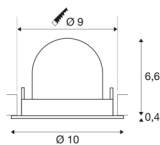

NUMINOS® GIMBLE S

black / white recessed ceiling light, 4000K 20°

TECHNICAL DATA

Item no.:	1005904
Number of different light outlets	1
Secondary power / secondary voltage	250mA
Height	7 cm
Diameter	10 cm
Installation diameter	9 cm
Installation depth	7 cm
Net weight	0.18 kg
Gross weight	0.193 kg
Safety class	III
Assembly	Recessed
Assembly details	Ceiling
Wattage	8.6 W
Lumen	790 lm
Colour temperature	4000 Kelvin
Beam angle	20 °
Color	black
CRI	90
UGR ≤	19
BIG WHITE Page	51