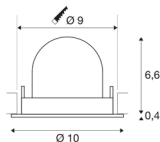

TECHNICAL DATA

Item no.:	1005905
Number of different light outlets	1
Secondary power / secondary voltage	250mA
Height	7 cm
Diameter	10 cm
Installation diameter	9 cm
Installation depth	7 cm
Net weight	0.18 kg
Gross weight	0.193 kg
Safety class	III
Assembly	Recessed
Assembly details	Ceiling
Wattage	8.6 W
Lumen	750 lm
Colour temperature	4000 Kelvin
Beam angle	20 °
Color	black
CRI	90
UGR ≤	19
BIG WHITE Page	51