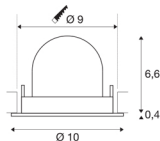

TECHNICAL DATA

Item no.:	1005906
Number of different light outlets	1
Secondary power / secondary voltage	250mA
Height	7 cm
Diameter	10 cm
Installation diameter	9 cm
Installation depth	7 cm
Net weight	0.18 kg
Gross weight	0.193 kg
Safety class	III
Assembly	Recessed
Assembly details	Ceiling
Wattage	8.6 W
Lumen	730 lm
Colour temperature	4000 Kelvin
Beam angle	40 °
Color	black
CRI	90
UGR ≤	19
BIG WHITE Page	51