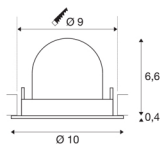

NUMINOS® GIMBLE S

black / white recessed ceiling light, 4000K 40°

TECHNICAL DATA

Item no.:	1005907
Number of different light outlets	1
Secondary power / secondary voltage	250mA
Height	7 cm
Diameter	10 cm
Installation diameter	9 cm
Installation depth	7 cm
Net weight	0.18 kg
Gross weight	0.193 kg
Safety class	III
Assembly	Recessed
Assembly details	Ceiling
Wattage	8.6 W
Lumen	790 lm
Colour temperature	4000 Kelvin
Beam angle	40 °
Color	black
CRI	90
UGR ≤	19
BIG WHITE Page	51