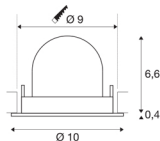

TECHNICAL DATA

Item no.:	1005908
Number of different light outlets	1
Secondary power / secondary voltage	250mA
Height	7 cm
Diameter	10 cm
Installation diameter	9 cm
Installation depth	7 cm
Net weight	0.18 kg
Gross weight	0.193 kg
Safety class	III
Assembly	Recessed
Assembly details	Ceiling
Wattage	8.6 W
Lumen	750 lm
Colour temperature	4000 Kelvin
Beam angle	40 °
Color	black
CRI	90
UGR ≤	19
BIG WHITE Page	51