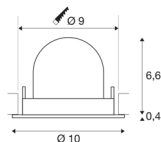

## TECHNICAL DATA

Item no.:	1005909
Number of different light outlets	1
Secondary power / secondary voltage	250mA
Height	7 cm
Diameter	10 cm
Installation diameter	9 cm
Installation depth	7 cm
Net weight	0.18 kg
Gross weight	0.193 kg
Safety class	III
Assembly	Recessed
Assembly details	Ceiling
Wattage	8.6 W
Lumen	730 lm
Colour temperature	4000 Kelvin
Beam angle	55 °
Color	black
CRI	90
UGR ≤	22
BIG WHITE Page	51