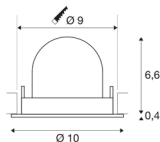

TECHNICAL DATA

Item no.:	1005910
Number of different light outlets	1
Secondary power / secondary voltage	250mA
Height	7 cm
Diameter	10 cm
Installation diameter	9 cm
Installation depth	7 cm
Net weight	0.18 kg
Gross weight	0.193 kg
Safety class	III
Assembly	Recessed
Assembly details	Ceiling
Wattage	8.6 W
Lumen	790 lm
Colour temperature	4000 Kelvin
Beam angle	55 °
Color	black
CRI	90
UGR ≤	22
BIG WHITE Page	51