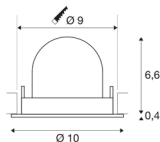

TECHNICAL DATA

Item no.:	1005911
Number of different light outlets	1
Secondary power / secondary voltage	250mA
Height	7 cm
Diameter	10 cm
Installation diameter	9 cm
Installation depth	7 cm
Net weight	0.18 kg
Gross weight	0.193 kg
Safety class	III
Assembly	Recessed
Assembly details	Ceiling
Wattage	8.6 W
Lumen	750 lm
Colour temperature	4000 Kelvin
Beam angle	55 °
Color	black
CRI	90
UGR ≤	22
BIG WHITE Page	51