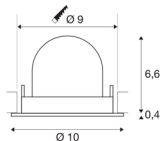

TECHNICAL DATA

Item no.:	1005912
Number of different light outlets	1
Secondary power / secondary voltage	250mA
Height	7 cm
Diameter	10 cm
Installation diameter	9 cm
Installation depth	7 cm
Net weight	0.18 kg
Gross weight	0.193 kg
Safety class	III
Assembly	Recessed
Assembly details	Ceiling
Wattage	8.6 W
Lumen	730 lm
Colour temperature	4000 Kelvin
Beam angle	20 °
Color	white
CRI	90
UGR ≤	19
BIG WHITE Page	51