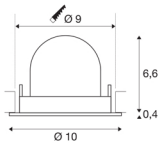

TECHNICAL DATA

Item no.:	1005913
Number of different light outlets	1
Secondary power / secondary voltage	250mA
Height	7 cm
Diameter	10 cm
Installation diameter	9 cm
Installation depth	7 cm
Net weight	0.18 kg
Gross weight	0.193 kg
Safety class	III
Assembly	Recessed
Assembly details	Ceiling
Wattage	8.6 W
Lumen	790 lm
Colour temperature	4000 Kelvin
Beam angle	20 °
Color	white
CRI	90
UGR ≤	19
BIG WHITE Page	51