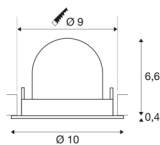

NUMINOS® GIMBLE S

white / chrome recessed ceiling light, 4000K 20°

TECHNICAL DATA

Item no.:	1005914
Number of different light outlets	1
Secondary power / secondary voltage	250mA
Height	7 cm
Diameter	10 cm
Installation diameter	9 cm
Installation depth	7 cm
Net weight	0.18 kg
Gross weight	0.193 kg
Safety class	III
Assembly	Recessed
Assembly details	Ceiling
Wattage	8.6 W
Lumen	750 lm
Colour temperature	4000 Kelvin
Beam angle	20 °
Color	white
CRI	90
UGR ≤	19
BIG WHITE Page	51