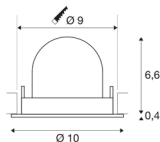

TECHNICAL DATA

Item no.:	1005915
Number of different light outlets	1
Secondary power / secondary voltage	250mA
Height	7 cm
Diameter	10 cm
Installation diameter	9 cm
Installation depth	7 cm
Net weight	0.18 kg
Gross weight	0.193 kg
Safety class	III
Assembly	Recessed
Assembly details	Ceiling
Wattage	8.6 W
Lumen	730 lm
Colour temperature	4000 Kelvin
Beam angle	40 °
Color	white
CRI	90
UGR ≤	19
BIG WHITE Page	51