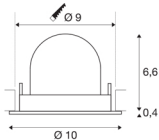

## TECHNICAL DATA

Item no.:	1005916
Number of different light outlets	1
Secondary power / secondary voltage	250mA
Height	7 cm
Diameter	10 cm
Installation diameter	9 cm
Installation depth	7 cm
Net weight	0.18 kg
Gross weight	0.193 kg
Safety class	III
Assembly	Recessed
Assembly details	Ceiling
Wattage	8.6 W
Lumen	790 lm
Colour temperature	4000 Kelvin
Beam angle	40 °
Color	white
CRI	90
UGR ≤	19
BIG WHITE Page	51