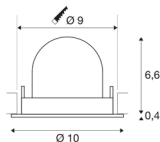

TECHNICAL DATA

Item no.:	1005917
Number of different light outlets	1
Secondary power / secondary voltage	250mA
Height	7 cm
Diameter	10 cm
Installation diameter	9 cm
Installation depth	7 cm
Net weight	0.18 kg
Gross weight	0.193 kg
Safety class	III
Assembly	Recessed
Assembly details	Ceiling
Wattage	8.6 W
Lumen	750 lm
Colour temperature	4000 Kelvin
Beam angle	40 °
Color	white
CRI	90
UGR ≤	19
BIG WHITE Page	51