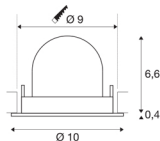

TECHNICAL DATA

Item no.:	1005918
Number of different light outlets	1
Secondary power / secondary voltage	250mA
Height	7 cm
Diameter	10 cm
Installation diameter	9 cm
Installation depth	7 cm
Net weight	0.18 kg
Gross weight	0.193 kg
Safety class	III
Assembly	Recessed
Assembly details	Ceiling
Wattage	8.6 W
Lumen	730 lm
Colour temperature	4000 Kelvin
Beam angle	55 °
Color	white
CRI	90
UGR ≤	22
BIG WHITE Page	51