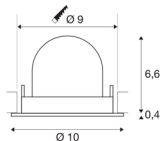

TECHNICAL DATA

Item no.:	1005919
Number of different light outlets	1
Secondary power / secondary voltage	250mA
Height	7 cm
Diameter	10 cm
Installation diameter	9 cm
Installation depth	7 cm
Net weight	0.18 kg
Gross weight	0.193 kg
Safety class	III
Assembly	Recessed
Assembly details	Ceiling
Wattage	8.6 W
Lumen	790 lm
Colour temperature	4000 Kelvin
Beam angle	55 °
Color	white
CRI	90
UGR ≤	22
BIG WHITE Page	51