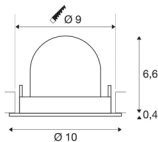

TECHNICAL DATA

Item no.:	1005920
Number of different light outlets	1
Secondary power / secondary voltage	250mA
Height	7 cm
Diameter	10 cm
Installation diameter	9 cm
Installation depth	7 cm
Net weight	0.18 kg
Gross weight	0.193 kg
Safety class	III
Assembly	Recessed
Assembly details	Ceiling
Wattage	8.6 W
Lumen	750 lm
Colour temperature	4000 Kelvin
Beam angle	55 °
Color	white
CRI	90
UGR ≤	22
BIG WHITE Page	51