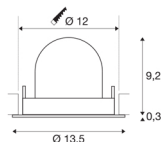

TECHNICAL DATA

Item no.:	1005921
Number of different light outlets	1
Secondary power / secondary voltage	500mA
Height	9.5 cm
Diameter	13.5 cm
Installation diameter	12 cm
Installation depth	9.5 cm
Net weight	0.42 kg
Gross weight	0.449 kg
Safety class	III
Assembly	Recessed
Assembly details	Ceiling
Wattage	17.5 W
Lumen	1460 lm
Colour temperature	2700 Kelvin
Beam angle	20 °
Color	black
CRI	90
UGR ≤	22
BIG WHITE Page	53