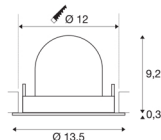

## TECHNICAL DATA

Item no.:	1005922
Number of different light outlets	1
Secondary power / secondary voltage	500mA
Height	9.5 cm
Diameter	13.5 cm
Installation diameter	12 cm
Installation depth	9.5 cm
Net weight	0.42 kg
Gross weight	0.449 kg
Safety class	III
Assembly	Recessed
Assembly details	Ceiling
Wattage	17.5 W
Lumen	1600 lm
Colour temperature	2700 Kelvin
Beam angle	20 °
Color	black
CRI	90
UGR ≤	22
BIG WHITE Page	53