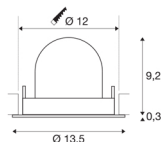

TECHNICAL DATA

Item no.:	1005923
Number of different light outlets	1
Secondary power / secondary voltage	500mA
Height	9.5 cm
Diameter	13.5 cm
Installation diameter	12 cm
Installation depth	9.5 cm
Net weight	0.42 kg
Gross weight	0.449 kg
Safety class	III
Assembly	Recessed
Assembly details	Ceiling
Wattage	17.5 W
Lumen	1550 lm
Colour temperature	2700 Kelvin
Beam angle	20 °
Color	black
CRI	90
UGR ≤	22
BIG WHITE Page	53