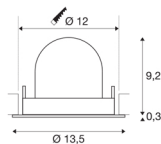

TECHNICAL DATA

Item no.:	1005924
Number of different light outlets	1
Secondary power / secondary voltage	500mA
Height	9.5 cm
Diameter	13.5 cm
Installation diameter	12 cm
Installation depth	9.5 cm
Net weight	0.42 kg
Gross weight	0.449 kg
Safety class	III
Assembly	Recessed
Assembly details	Ceiling
Wattage	17.5 W
Lumen	1460 lm
Colour temperature	2700 Kelvin
Beam angle	40 °
Color	black
CRI	90
UGR ≤	22
BIG WHITE Page	53