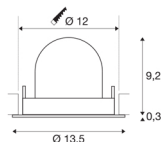

TECHNICAL DATA

Item no.:	1005925
Number of different light outlets	1
Secondary power / secondary voltage	500mA
Height	9.5 cm
Diameter	13.5 cm
Installation diameter	12 cm
Installation depth	9.5 cm
Net weight	0.42 kg
Gross weight	0.449 kg
Safety class	III
Assembly	Recessed
Assembly details	Ceiling
Wattage	17.5 W
Lumen	1600 lm
Colour temperature	2700 Kelvin
Beam angle	40 °
Color	black
CRI	90
UGR ≤	22
BIG WHITE Page	53