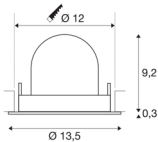

TECHNICAL DATA

Item no.:	1005926
Number of different light outlets	1
Secondary power / secondary voltage	500mA
Height	9.5 cm
Diameter	13.5 cm
Installation diameter	12 cm
Installation depth	9.5 cm
Net weight	0.42 kg
Gross weight	0.449 kg
Safety class	III
Assembly	Recessed
Assembly details	Ceiling
Wattage	17.5 W
Lumen	1550 lm
Colour temperature	2700 Kelvin
Beam angle	40 °
Color	black
CRI	90
UGR ≤	22
BIG WHITE Page	53