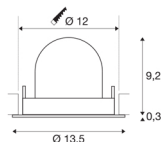

TECHNICAL DATA

Item no.:	1005927
Number of different light outlets	1
Secondary power / secondary voltage	500mA
Height	9.5 cm
Diameter	13.5 cm
Installation diameter	12 cm
Installation depth	9.5 cm
Net weight	0.42 kg
Gross weight	0.449 kg
Safety class	III
Assembly	Recessed
Assembly details	Ceiling
Wattage	17.5 W
Lumen	1460 lm
Colour temperature	2700 Kelvin
Beam angle	55 °
Color	black
CRI	90
UGR ≤	22
BIG WHITE Page	53