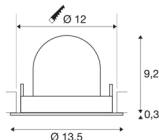

TECHNICAL DATA

Item no.:	1005928
Number of different light outlets	1
Secondary power / secondary voltage	500mA
Height	9.5 cm
Diameter	13.5 cm
Installation diameter	12 cm
Installation depth	9.5 cm
Net weight	0.42 kg
Gross weight	0.449 kg
Safety class	III
Assembly	Recessed
Assembly details	Ceiling
Wattage	17.5 W
Lumen	1600 lm
Colour temperature	2700 Kelvin
Beam angle	55 °
Color	black
CRI	90
UGR ≤	22
BIG WHITE Page	53