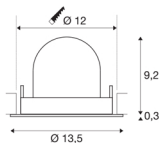

NUMINOS® GIMBLE M

black / chrome recessed ceiling light, 2700K 55°

TECHNICAL DATA

Item no.:	1005929
Number of different light outlets	1
Secondary power / secondary voltage	500mA
Height	9.5 cm
Diameter	13.5 cm
Installation diameter	12 cm
Installation depth	9.5 cm
Net weight	0.42 kg
Gross weight	0.449 kg
Safety class	III
Assembly	Recessed
Assembly details	Ceiling
Wattage	17.5 W
Lumen	1550 lm
Colour temperature	2700 Kelvin
Beam angle	55 °
Color	black
CRI	90
UGR ≤	22
BIG WHITE Page	53