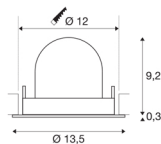

TECHNICAL DATA

Item no.:	1005930
Number of different light outlets	1
Secondary power / secondary voltage	500mA
Height	9.5 cm
Diameter	13.5 cm
Installation diameter	12 cm
Installation depth	9.5 cm
Net weight	0.42 kg
Gross weight	0.449 kg
Safety class	III
Assembly	Recessed
Assembly details	Ceiling
Wattage	17.5 W
Lumen	1460 lm
Colour temperature	2700 Kelvin
Beam angle	20 °
Color	white
CRI	90
UGR ≤	22
BIG WHITE Page	53