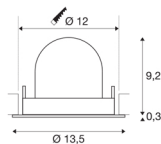

TECHNICAL DATA

Item no.:	1005931
Number of different light outlets	1
Secondary power / secondary voltage	500mA
Height	9.5 cm
Diameter	13.5 cm
Installation diameter	12 cm
Installation depth	9.5 cm
Net weight	0.42 kg
Gross weight	0.449 kg
Safety class	III
Assembly	Recessed
Assembly details	Ceiling
Wattage	17.5 W
Lumen	1600 lm
Colour temperature	2700 Kelvin
Beam angle	20 °
Color	white
CRI	90
UGR ≤	22
BIG WHITE Page	53