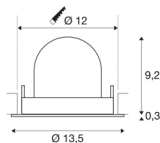

NUMINOS® GIMBLE M

white / chrome recessed ceiling light, 2700K 20°

TECHNICAL DATA

Item no.:	1005932
Number of different light outlets	1
Secondary power / secondary voltage	500mA
Height	9.5 cm
Diameter	13.5 cm
Installation diameter	12 cm
Installation depth	9.5 cm
Net weight	0.42 kg
Gross weight	0.449 kg
Safety class	III
Assembly	Recessed
Assembly details	Ceiling
Wattage	17.5 W
Lumen	1550 lm
Colour temperature	2700 Kelvin
Beam angle	20 °
Color	white
CRI	90
UGR ≤	22
BIG WHITE Page	53